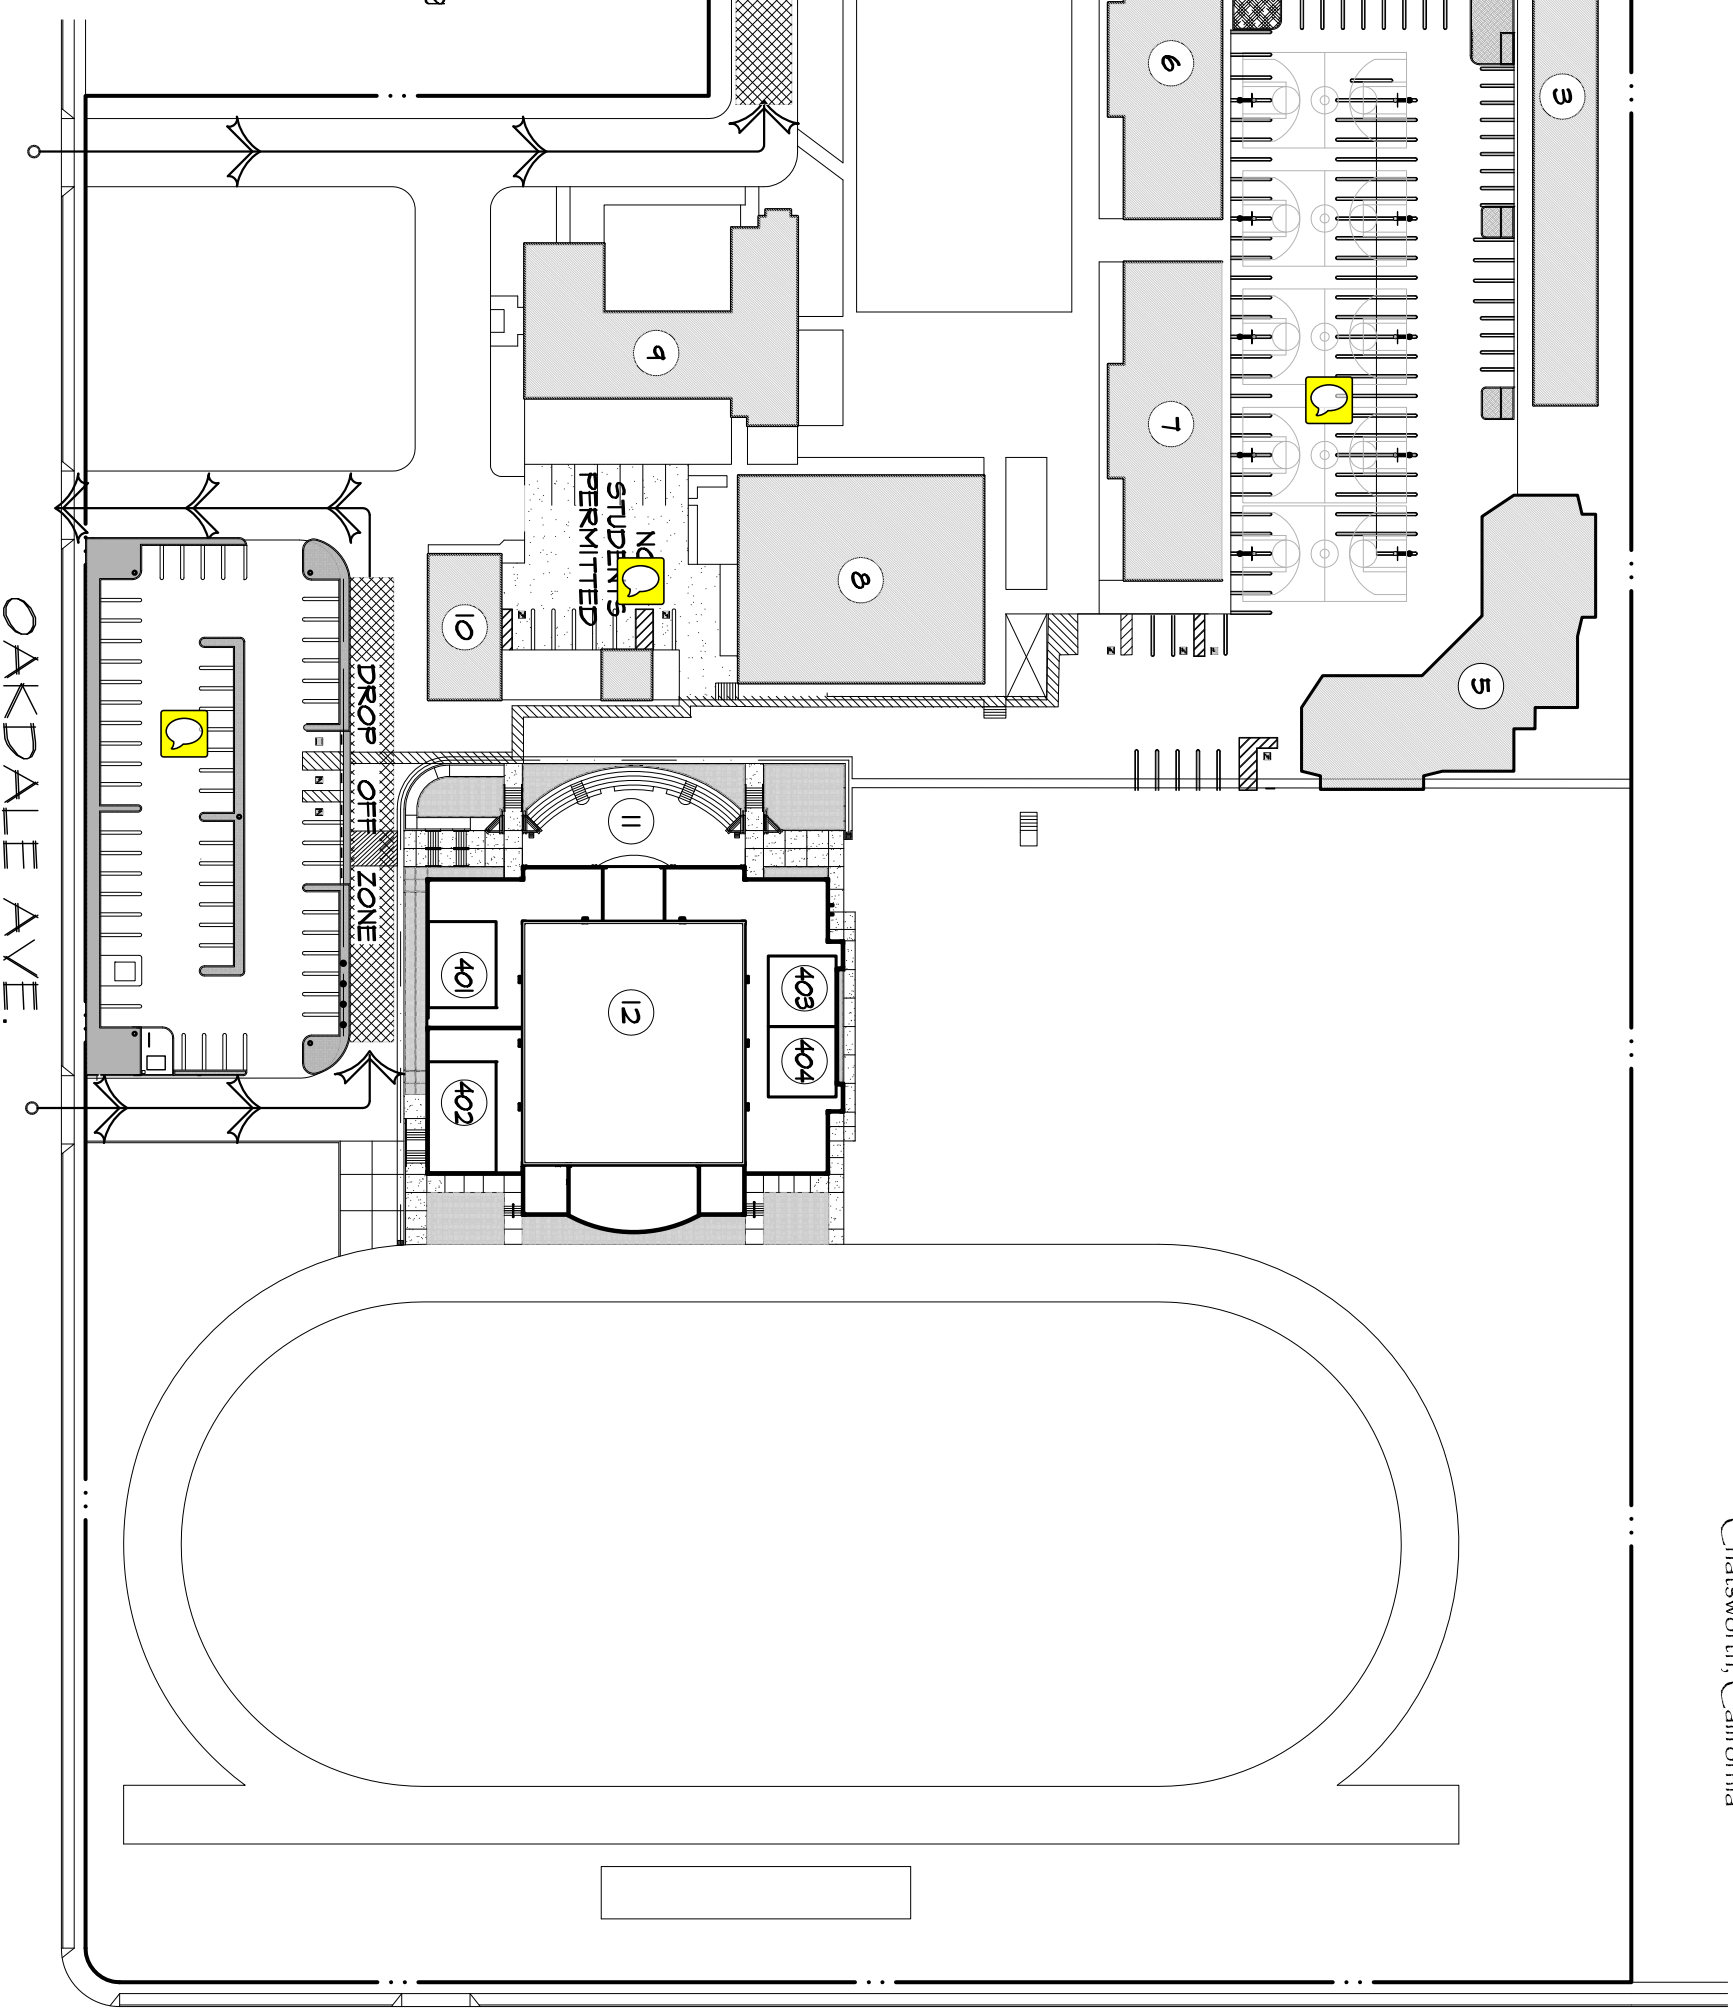

# Chaminade

College Preparatory

Middle School Campus  
 19800 Devonshire Street  
 Chatsworth, California

DEVONSHIRE STREET

TUBA ST.

## EXISTING FACILITIES

- |   |                             |
|---|-----------------------------|
| ① Administration  | ⑨ Chaminade Hall            |
| ② Classrooms 102 - 104  | ⑩ Maintenance Facilities    |
| ③ Classrooms 114 - 119  | ⑪ Amphitheater              |
| ④ Library   | ⑫ Arts & Athletics Building |
| ⑤ Classrooms 109-114  |                             |
| ⑥ Classroom 201 - 206,<br>Health Offices, and<br>Faculty Lounge | ④01 Music Room              |
| ⑦ Classroom 301 - 304,<br>Counseling, and Deans<br>Offices      | ④02 Band Room               |
| ⑧ Student Center  | ④03 Girls Locker Room       |
|   | ④04 Boys Locker Room        |

↔ DIRECTION OF TRAFFIC FLOW

MAYALL STREET

OAKDALE AVE.